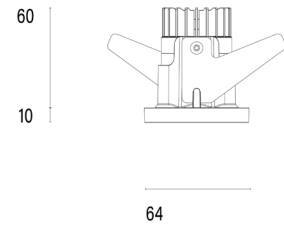

### Model

<b>Name</b>	Mono 060 Type 1 Recessed Downlighter
<b>Finish</b>	Structured Black
<b>Area</b>	Indoor / Outdoor

### System

<b>Power (Luminaire)</b>	6.8W
<b>Power (System)</b>	8W
<b>Voltage</b>	240V-AC
<b>Optics</b>	Rotationally Symmetrical Direct 25°
<b>Colour Temperature</b>	2700°K
<b>Luminous Flux</b>	576lm
<b>TM30</b>	Rf95 Rg103
<b>CRI</b>	Ra98
<b>Lumen Maintenance</b>	L90 B10 50000hrs
<b>Chromacity</b>	<3 McAdam Step Ellipse
<b>Articulation</b>	Fixed
<b>Cut-Out</b>	Round 55mm x 90mm Depth
<b>Ingress Protection</b>	IP44
<b>Control Device</b>	Remote Fixed Output (Included)
<b>Class</b>	III